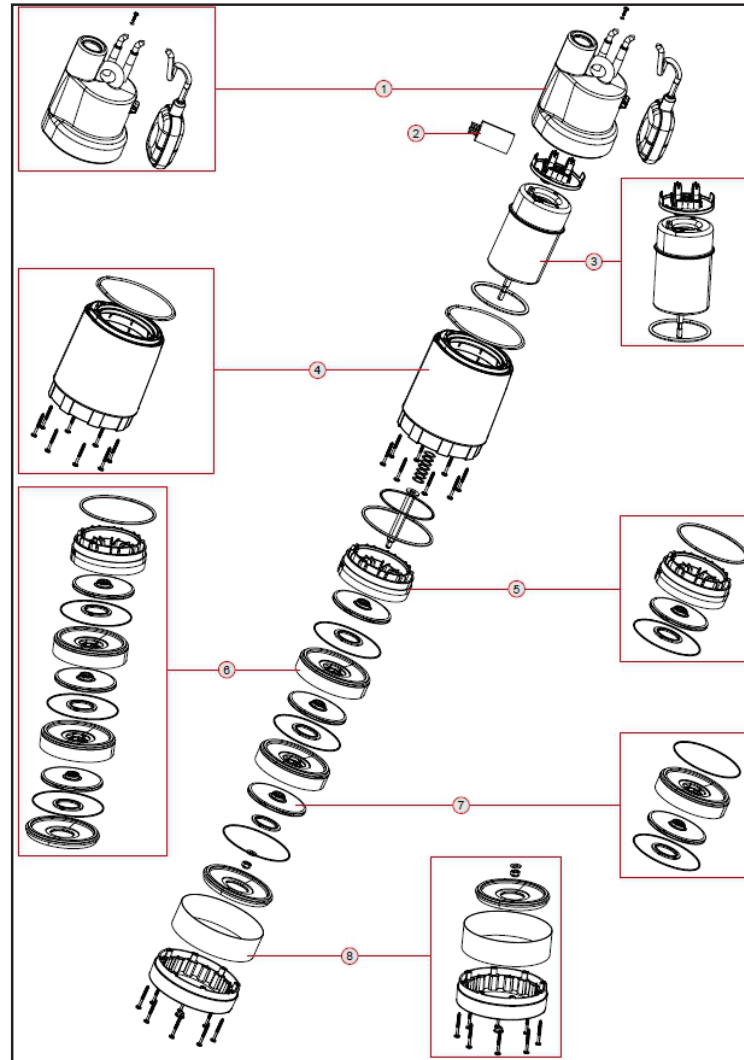

BlueDiver C30

SPARE PARTS LIST

N°	CODE	DESCRIPTION
1	SP00001904	(SP) PUMP COVER WIRED DEEP 2H PLUG SCHUKO
2	SPP1360003	CONDENSATORE 12.5UF V450
3	SP60153125	SPARE PARTS KIT - MOTOR ASS.Y H80 V230-50Hz W/C AISI30
4	SP00000513	(SP) PUMP BODY DEEP 3-4I BLU
5	SP60153114	(SP) GROUP DIFFUSERS SUPPORT
6	SP60153122	(SP) COMPL. HYDR 50Hz-Step 2
7	SP60153119	(SP) DIFFUSER + IMPELLER
8	SP00000512	(SP) BASE